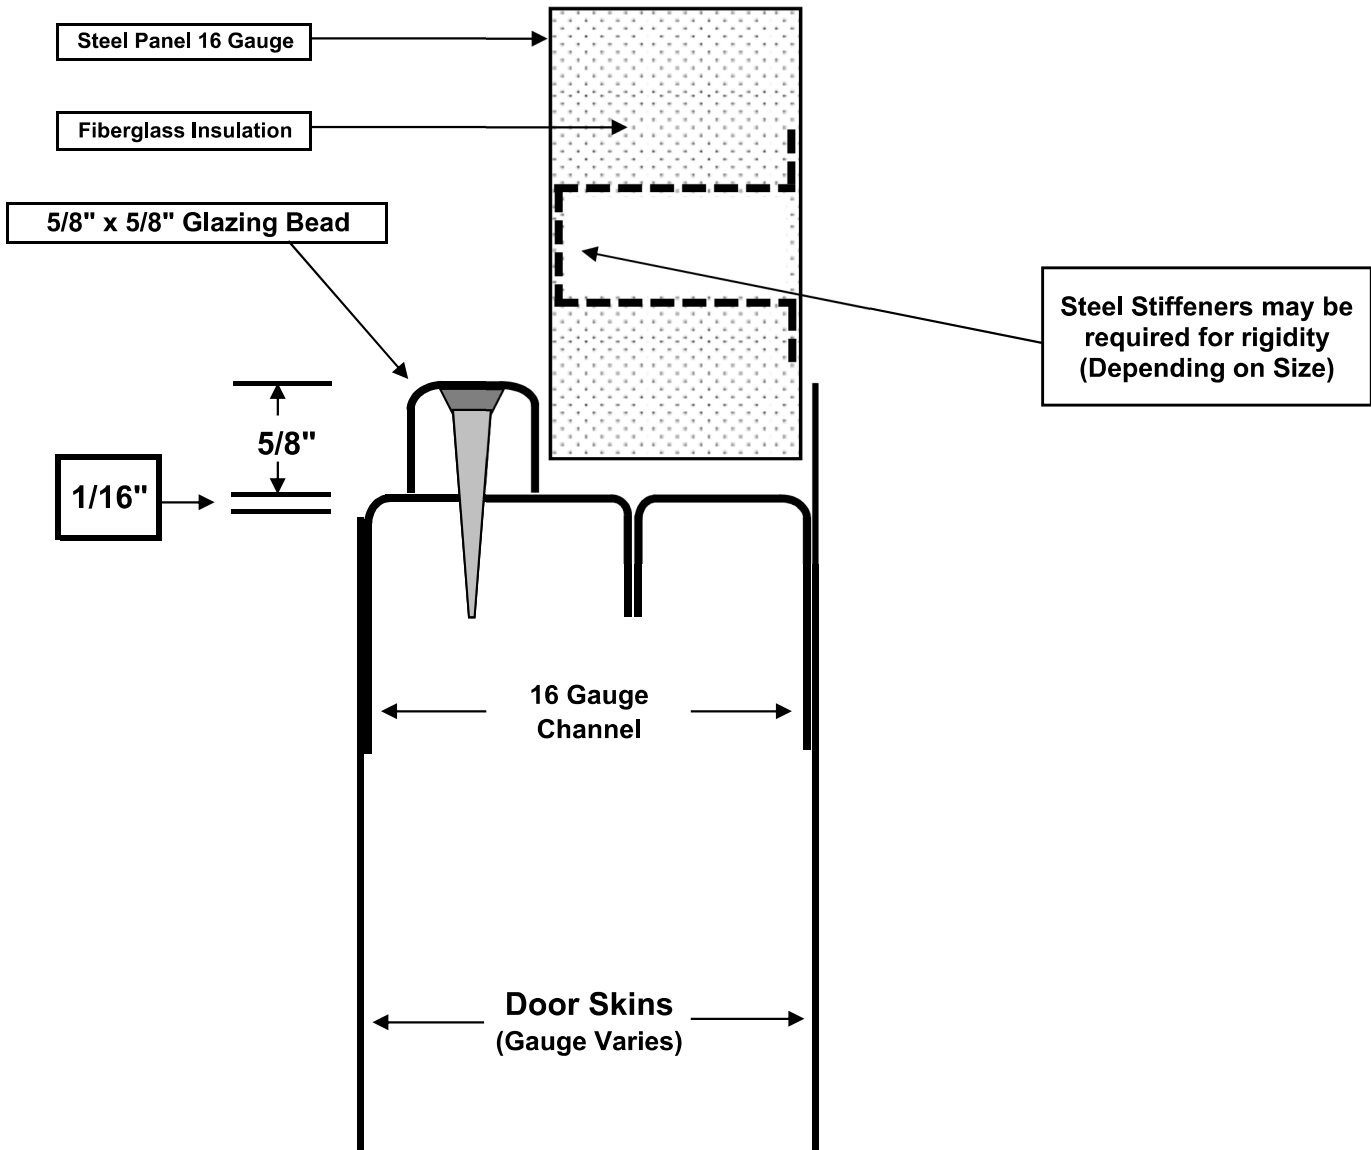

HMF Express Flush Panel Kit - 1/4" Panel

Available Non-Rated Only.

Requires caulking for exterior use.

Available on any gauge door.

Designed for 1/4" panel - 3/8" pocket maximum.

HMF Express Flush Panel Kit - For 5/16" to 7/8" Panel

Available Non-Rated Only.

Requires caulking for exterior use.

Available on any gauge door.

Designed for 5/16" to 7/8" panel - 1" pocket maximum.

HMF Express Flush Panel Kit - For 1" to 1 1/8" Panel

Available Non-Rated Only.

Requires caulking for exterior use.

Available on any gauge door.

Designed for 1" to 1 1/8" Panel - 1 1/4" pocket maximum.