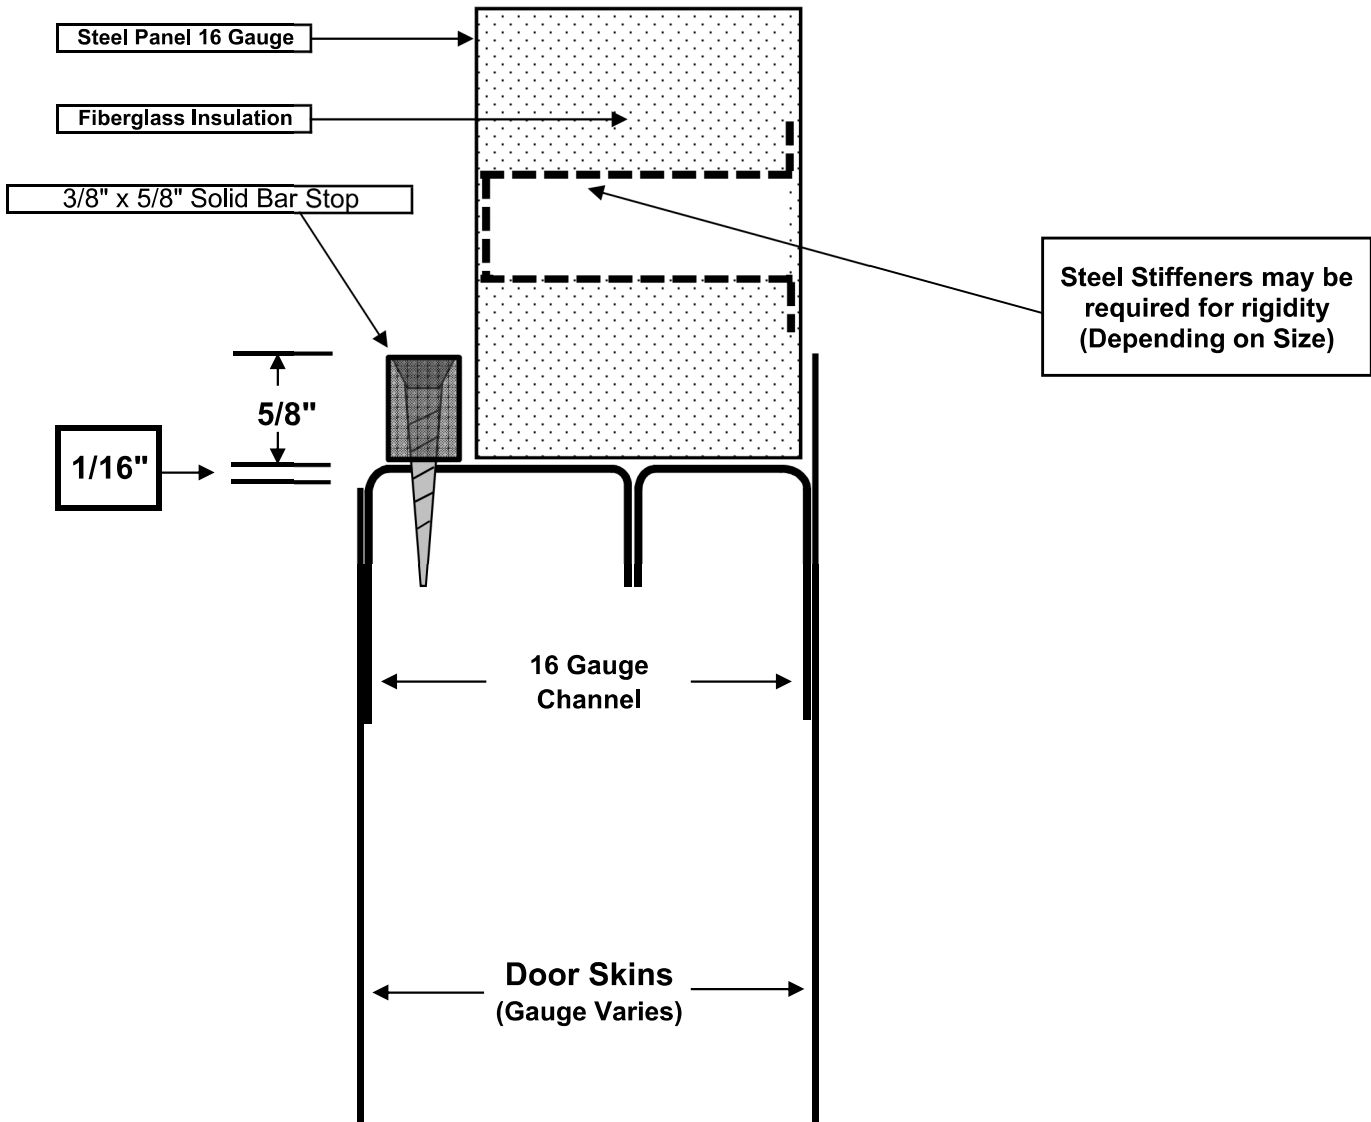

HMF Express Flush Panel Kit - 1/4" Panel

Available Non-Rated Only.

Requires caulking for exterior use.

Available on any gauge door.

Designed for 1/4" panel - 3/8" pocket maximum.

HMF Express Flush Panel Kit - For 5/16" to 7/8" Panel

Available Non-Rated Only.

Requires caulking for exterior use.

Available on any gauge door.

Designed for 5/16" to 7/8" panel - 1" pocket maximum.

HMF Express Flush Panel Kit - For 1" to 1 1/8" Panel

Available Non-Rated Only.

Requires caulking for exterior use.

Available on any gauge door.

Designed for 1" to 1 1/8" Panel - 1 1/4" pocket maximum.