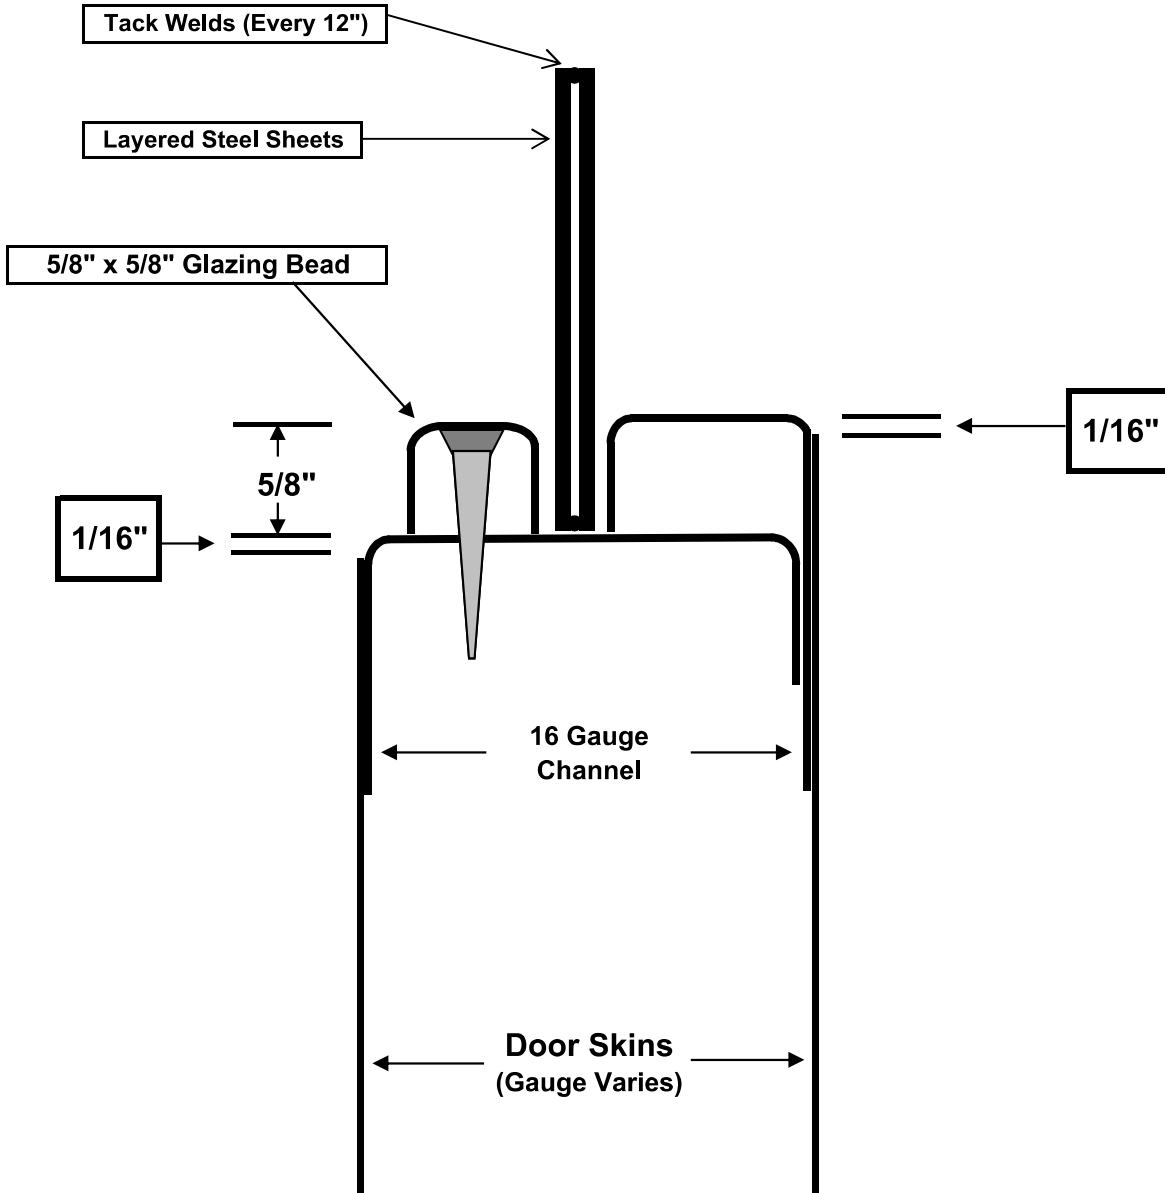

HMF Express Flush Panel Kit - 1/4" Panel

Available Non-Rated Only.

Requires caulking for exterior use.

Available on any gauge door.

Designed for 1/4" panel - 3/8" pocket maximum.

HMF Express Flush Panel Kit - For 5/16" to 7/8" Panel

Available Non-Rated Only.

Requires caulking for exterior use.

Available on any gauge door.

Designed for 5/16" to 7/8" panel - 1" pocket maximum.

HMF Express Flush Panel Kit - For 1" to 1 1/8" Panel

Available Non-Rated Only.

Requires caulking for exterior use.

Available on any gauge door.

Designed for 1" to 1 1/8" Panel - 1 1/4" pocket maximum.