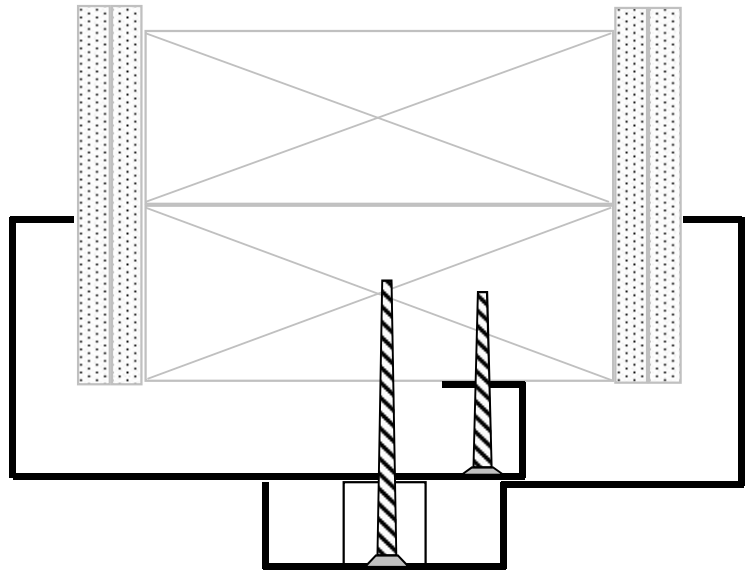

2 Piece Slip Profile Frames (Double Rabbet Only)

FRAME PART	UL RATED	NON RATED
THROAT		
MINIMUM	3 5/8"	3 1/4"
MAXIMUM	13"	No Limit
A=SOFFIT		
MINIMUM	1 1/4"	1 1/4"
MAXIMUM	10 1/2"	No Limit
B=RABBETS		
MINIMUM	1 9/16"	1 9/16"
MAXIMUM	To Suit Door	No Limit
C=STOP		
MINIMUM	5/8"	5/8"
MAXIMUM	Varies	No Limit
D=ACES		
MINIMUM	1 1/4"	1"
MAXIMUM	4"	No Limit
E=RETURNS		
MINIMUM	7/16"	7/16"
MAXIMUM	3/4"	No Limit
HEIGHT		
MINIMUM	20"	20"
MAXIMUM	96"	No Limit
WIDTH - SGL		
MINIMUM	6"	6"
MAXIMUM	48"	No Limit
WIDTH - PAIR		
MINIMUM	N/A	12"
MAXIMUM	N/A	No Limit

Maximum Fire Rating = 90 Minute (3 Sided Only)

3 Sided Door Frames

Rough Opening = Frame Opening + 1 1/2" W, + 3/4" H

4 Sided Borrowed Light Frames

Rough Opening = Frame Opening + 1 1/2" W, + 1 1/2" H

ANCHOR OPTIONS