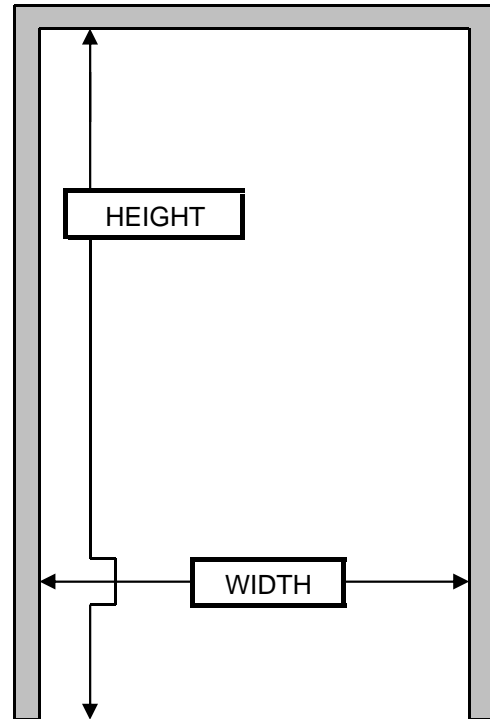

2 Piece Slip Profile Frames (Double Rabbet Only)

FRAME PART	UL RATED	NON RATED
THROAT		
MINIMUM	3 5/8"	3 1/4"
MAXIMUM	13"	No Limit
A=SOFFIT		
MINIMUM	1 1/4"	1 1/4"
MAXIMUM	10 1/2"	No Limit
B=RABBETS		
MINIMUM	1 9/16"	1 9/16"
MAXIMUM	To Suit Door	No Limit
C=STOP		
MINIMUM	5/8"	5/8"
MAXIMUM	Varies	No Limit
D=ACES		
MINIMUM	1 1/4"	1"
MAXIMUM	4"	No Limit
E=RETURNS		
MINIMUM	7/16"	7/16"
MAXIMUM	3/4"	No Limit
HEIGHT		
MINIMUM	20"	20"
MAXIMUM	96"	No Limit
WIDTH - SGL		
MINIMUM	6"	6"
MAXIMUM	48"	No Limit
WIDTH - PAIR		
MINIMUM	N/A	12"
MAXIMUM	N/A	No Limit

Maximum Fire Rating = 90 Minute (3 Sided Only)

3 Sided Door Frames

Rough Opening = Frame Opening + 1 1/2" W, + 3/4" H

4 Sided Borrowed Light Frames

Rough Opening = Frame Opening + 1 1/2" W, + 1 1/2" H

ANCHOR OPTIONS