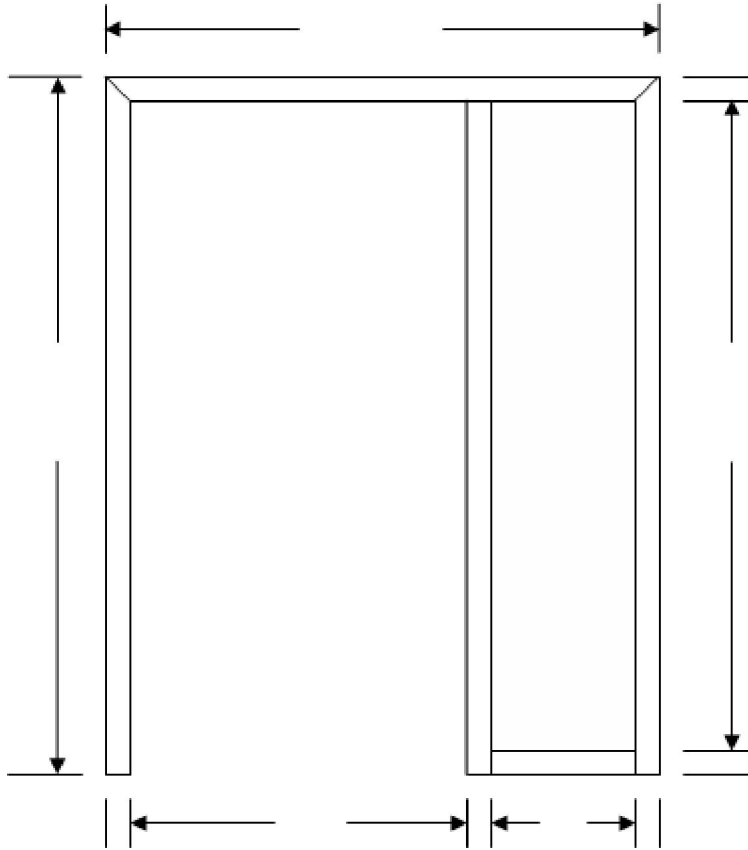

Side Light-Full, Window on Right

Elevation:	Tag#:		
Jamb Depth:	Gauge:	Material: CRS Galv	
Construction: KD Welded	Anchors:	Fire Label:	
Profile:	Equal Rabbet: Yes No	Glazing Bead:	
Notes:		Loose Installed	