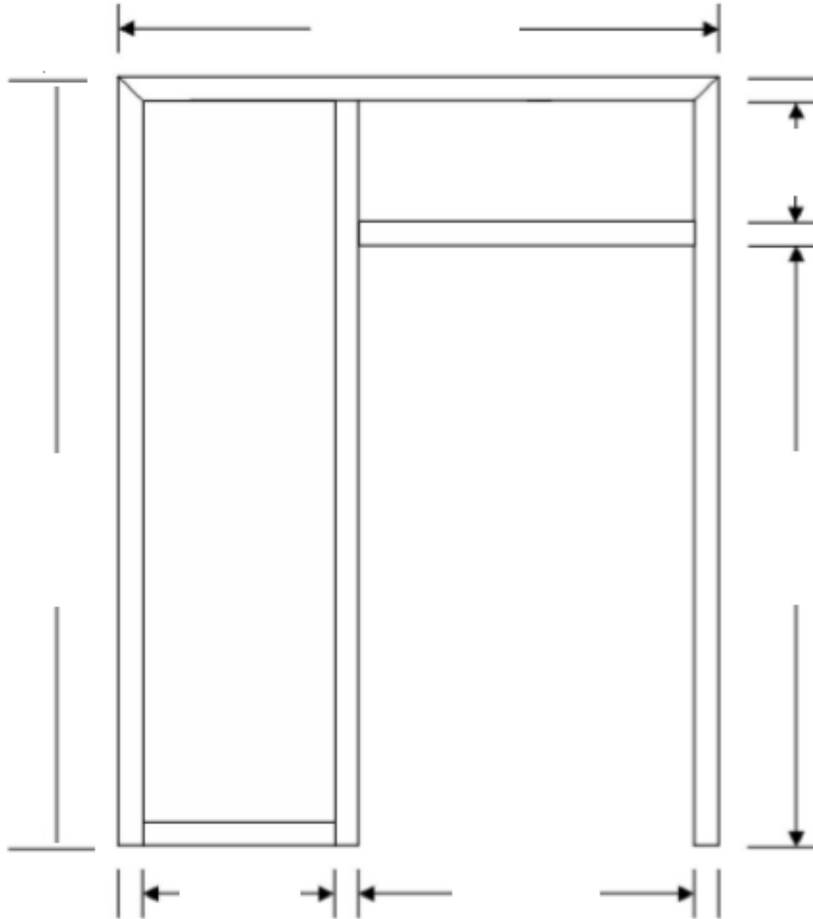

Transom-Side Light, Window on Left

Elevation:	Tag#:	
Jamb Depth:	Gauge:	Material: CRS Galv
Construction: KD Welded	Anchors:	Fire Label:
Profile:	Equal Rabbet: Yes No	Glazing Bead: Loose Installed
Notes:		