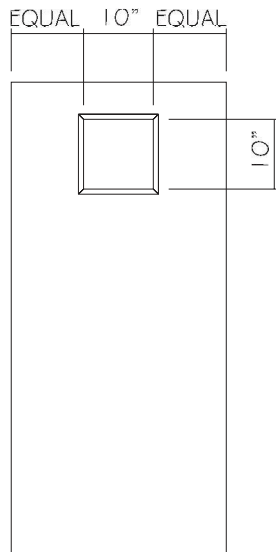

## Metal Light Kit Details

EXPOSED GLASS  
SIZE: 3" x 33"

EXPOSED GLASS  
SIZE: 4" x 25"

EXPOSED GLASS  
SIZE: 5" x 20"

EXPOSED GLASS  
SIZE: 10" x 10"

EXPOSED GLASS  
SIZE: 22" x 28"

EXPOSED GLASS  
SIZE: 22" x 34"