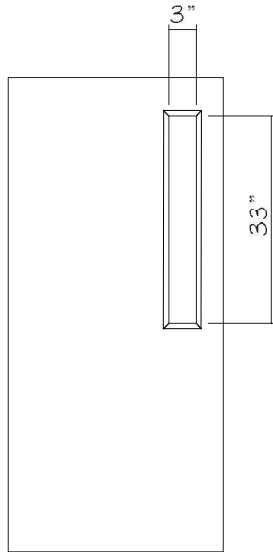

## Metal Light Kit Details

EXPOSED GLASS  
SIZE: 3" x 33"

EXPOSED GLASS  
SIZE: 4" x 25"

EXPOSED GLASS  
SIZE: 5" x 20"

EXPOSED GLASS  
SIZE: 10" x 10"

EXPOSED GLASS  
SIZE: 22" x 28"

EXPOSED GLASS  
SIZE: 22" x 34"