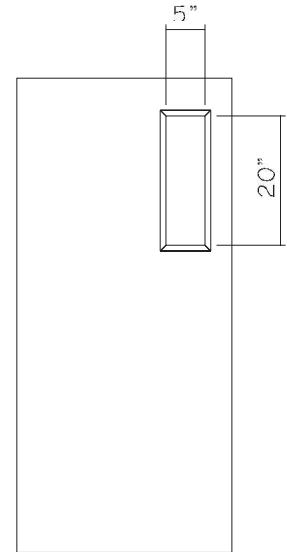

## Metal Light Kit Details

EXPOSED GLASS  
SIZE: 3" x 33"

EXPOSED GLASS  
SIZE: 4" x 25"

EXPOSED GLASS  
SIZE: 5" x 20"

EXPOSED GLASS  
SIZE: 10" x 10"

EXPOSED GLASS  
SIZE: 22" x 28"

EXPOSED GLASS  
SIZE: 22" x 34"