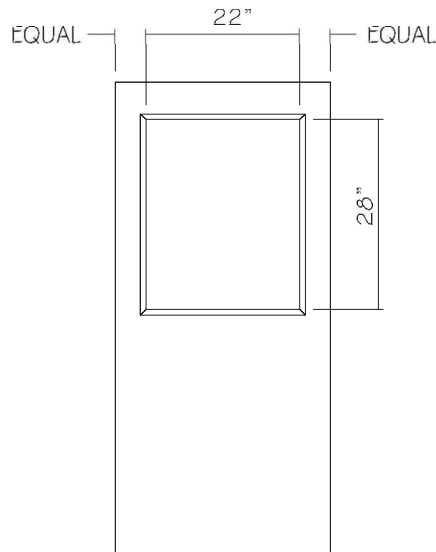

## Metal Light Kit Details

EXPOSED GLASS  
SIZE: 3" x 33"

EXPOSED GLASS  
SIZE: 4" x 25"

EXPOSED GLASS  
SIZE: 5" x 20"

EXPOSED GLASS  
SIZE: 10" x 10"

EXPOSED GLASS  
SIZE: 22" x 28"

EXPOSED GLASS  
SIZE: 22" x 34"