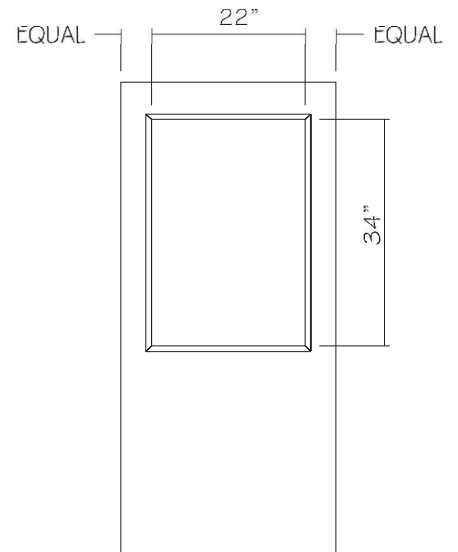

## Metal Light Kit Details

EXPOSED GLASS  
SIZE: 3" x 33"

EXPOSED GLASS  
SIZE: 4" x 25"

EXPOSED GLASS  
SIZE: 5" x 20"

EXPOSED GLASS  
SIZE: 10" x 10"

EXPOSED GLASS  
SIZE: 22" x 28"

EXPOSED GLASS  
SIZE: 22" x 34"