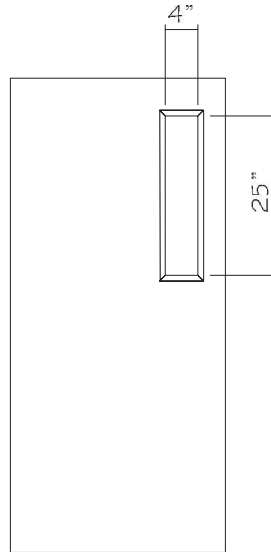

## Metal Light Kit Details

EXPOSED GLASS  
SIZE: 3" x 33"

EXPOSED GLASS  
SIZE: 4" x 25"

EXPOSED GLASS  
SIZE: 5" x 20"

EXPOSED GLASS  
SIZE: 10" x 10"

EXPOSED GLASS  
SIZE: 22" x 28"

EXPOSED GLASS  
SIZE: 22" x 34"