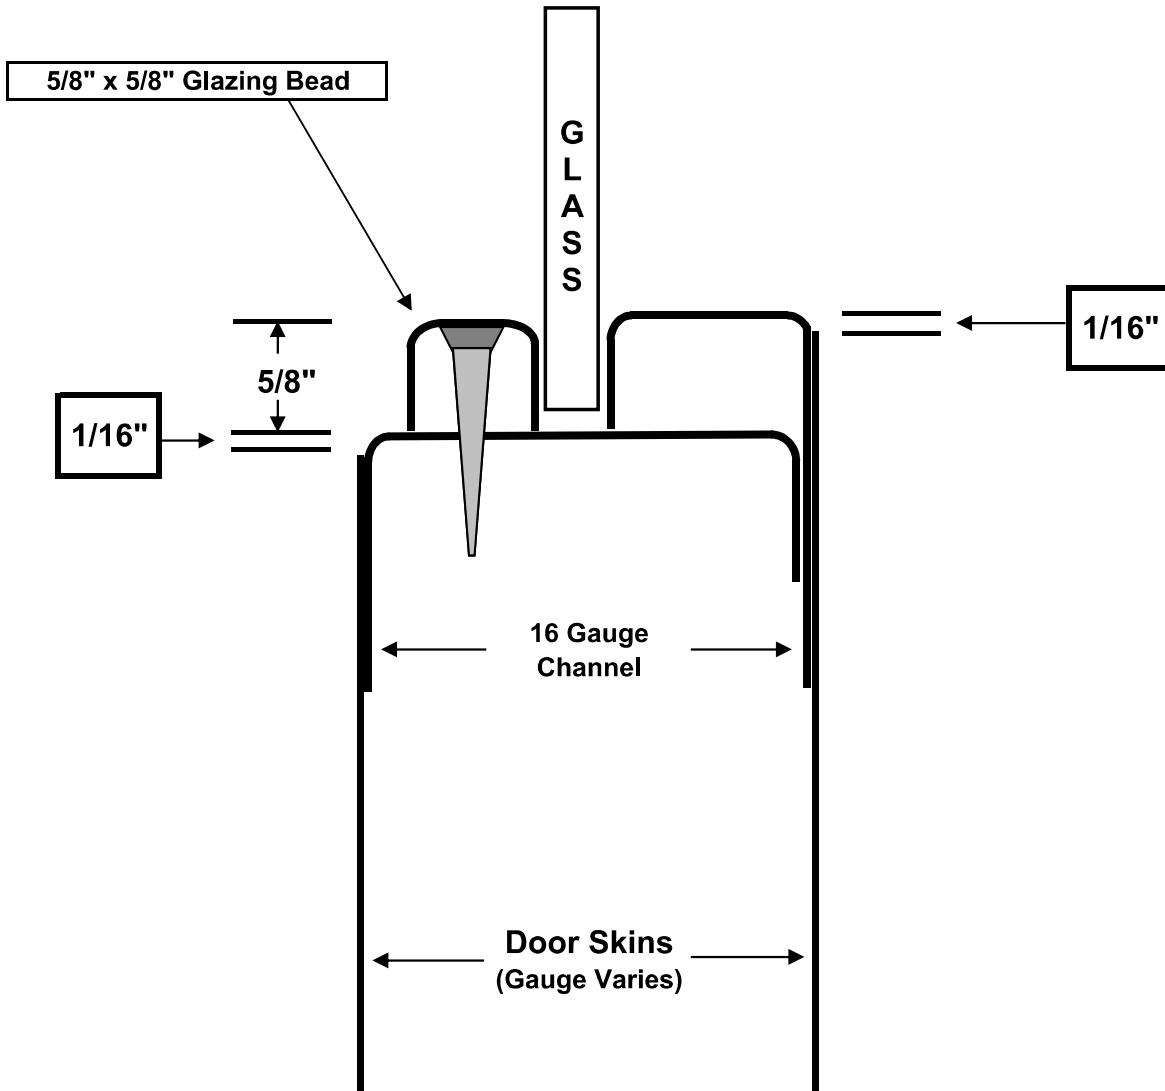

Flush Light Kit-Side View

**Any opening size available
For use on all non fire rated doors**

Intregal Flush Light Kit - For 1/4" Glass

Fire ratings Available.

Requires caulking for exterior use.

Available on any gauge door.

Designed for 1/4" glass - 3/8" glazing pocket maximum.

Integral Flush Light Kit - For 5/16" to 7/8" Glass

Available Non-Rated Only.

Requires caulking for exterior use.

Available on any gauge door.

Designed for 5/16" - 7/8" glass - 1" glazing pocket maximum.

Intregal Flush Light Kit - For 1" to 1 1/8" Glass

Available Non-Rated Only.

Requires caulking for exterior use.

Available on any gauge door.

Designed for 1" to 1 1/8" glass - 1 1/4" glazing pocket maximum.