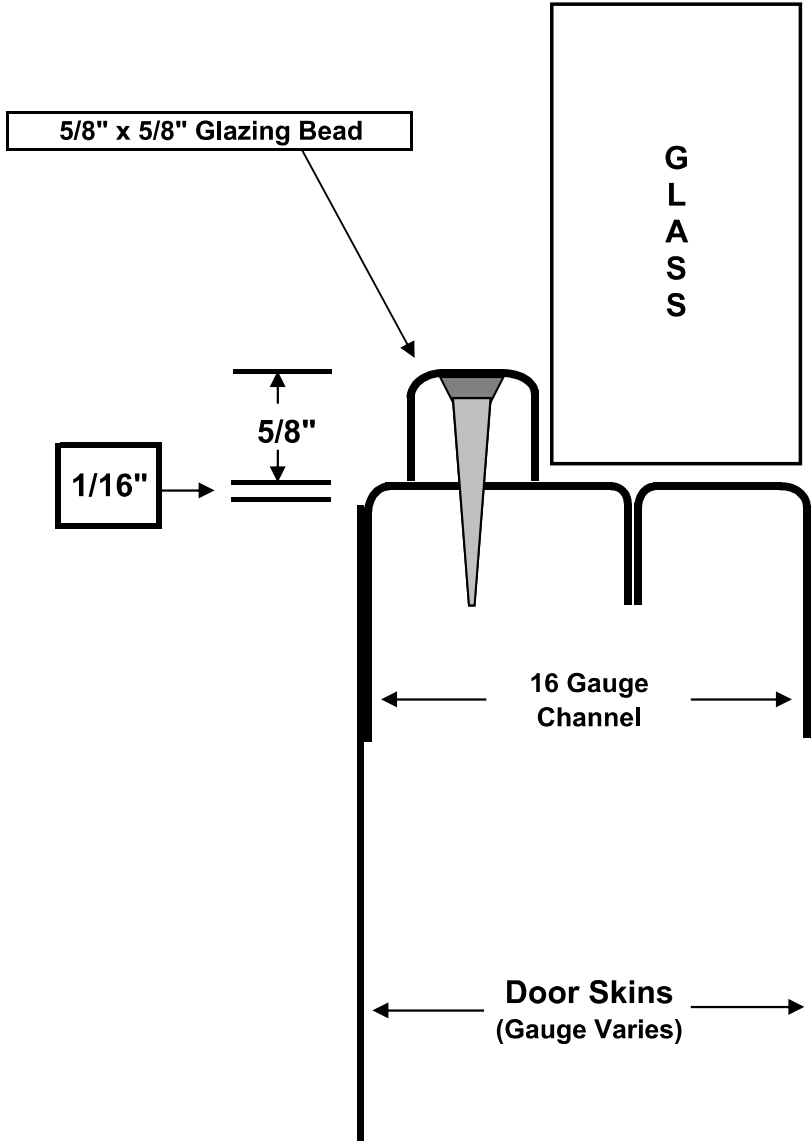

Flush Light Kit-Side View

**Any opening size available
For use on all non fire rated doors**

Intregal Flush Light Kit - For 1/4" Glass

Fire ratings Available.

Requires caulking for exterior use.

Available on any gauge door.

Designed for 1/4" glass - 3/8" glazing pocket maximum.

Integral Flush Light Kit - For 5/16" to 7/8" Glass

Available Non-Rated Only.

Requires caulking for exterior use.

Available on any gauge door.

Designed for 5/16" - 7/8" glass - 1" glazing pocket maximum.

Intregal Flush Light Kit - For 1" to 1 1/8" Glass

Available Non-Rated Only.

Requires caulking for exterior use.

Available on any gauge door.

Designed for 1" to 1 1/8" glass - 1 1/4" glazing pocket maximum.