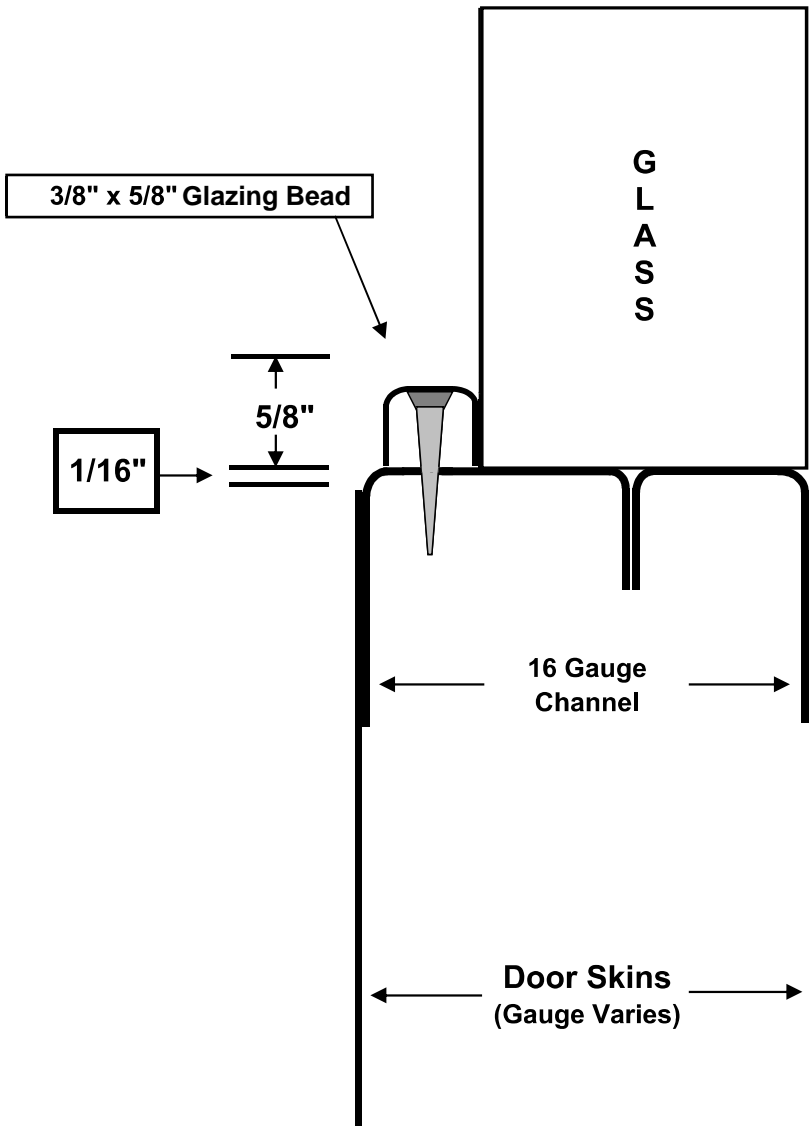

Flush Light Kit-Side View

**Any opening size available
For use on all non fire rated doors**

Intregal Flush Light Kit - For 1/4" Glass

Fire ratings Available.

Requires caulking for exterior use.

Available on any gauge door.

Designed for 1/4" glass - 3/8" glazing pocket maximum.

Integral Flush Light Kit - For 5/16" to 7/8" Glass

Available Non-Rated Only.

Requires caulking for exterior use.

Available on any gauge door.

Designed for 5/16" - 7/8" glass - 1" glazing pocket maximum.

Intregal Flush Light Kit - For 1" to 1 1/8" Glass

Available Non-Rated Only.

Requires caulking for exterior use.

Available on any gauge door.

Designed for 1" to 1 1/8" glass - 1 1/4" glazing pocket maximum.