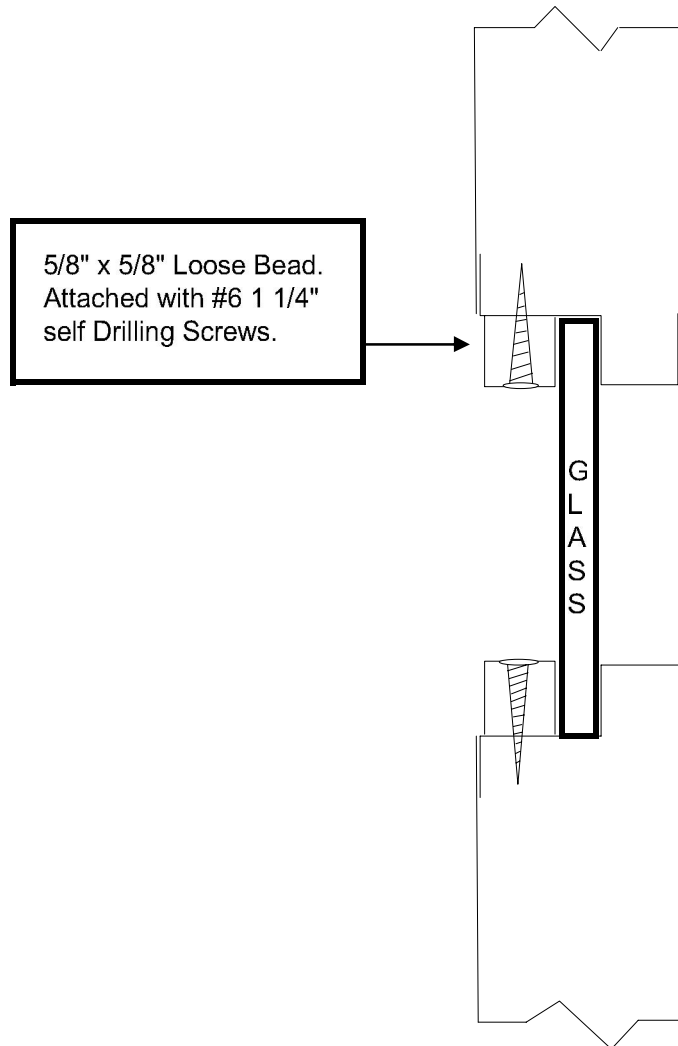

Flush Light Kit-Side View

**Any opening size available
For use on all non fire rated doors**

Intregal Flush Light Kit - For 1/4" Glass

Fire ratings Available.

Requires caulking for exterior use.

Available on any gauge door.

Designed for 1/4" glass - 3/8" glazing pocket maximum.

Integral Flush Light Kit - For 5/16" to 7/8" Glass

Available Non-Rated Only.

Requires caulking for exterior use.

Available on any gauge door.

Designed for 5/16" - 7/8" glass - 1" glazing pocket maximum.

Intregal Flush Light Kit - For 1" to 1 1/8" Glass

Available Non-Rated Only.

Requires caulking for exterior use.

Available on any gauge door.

Designed for 1" to 1 1/8" glass - 1 1/4" glazing pocket maximum.