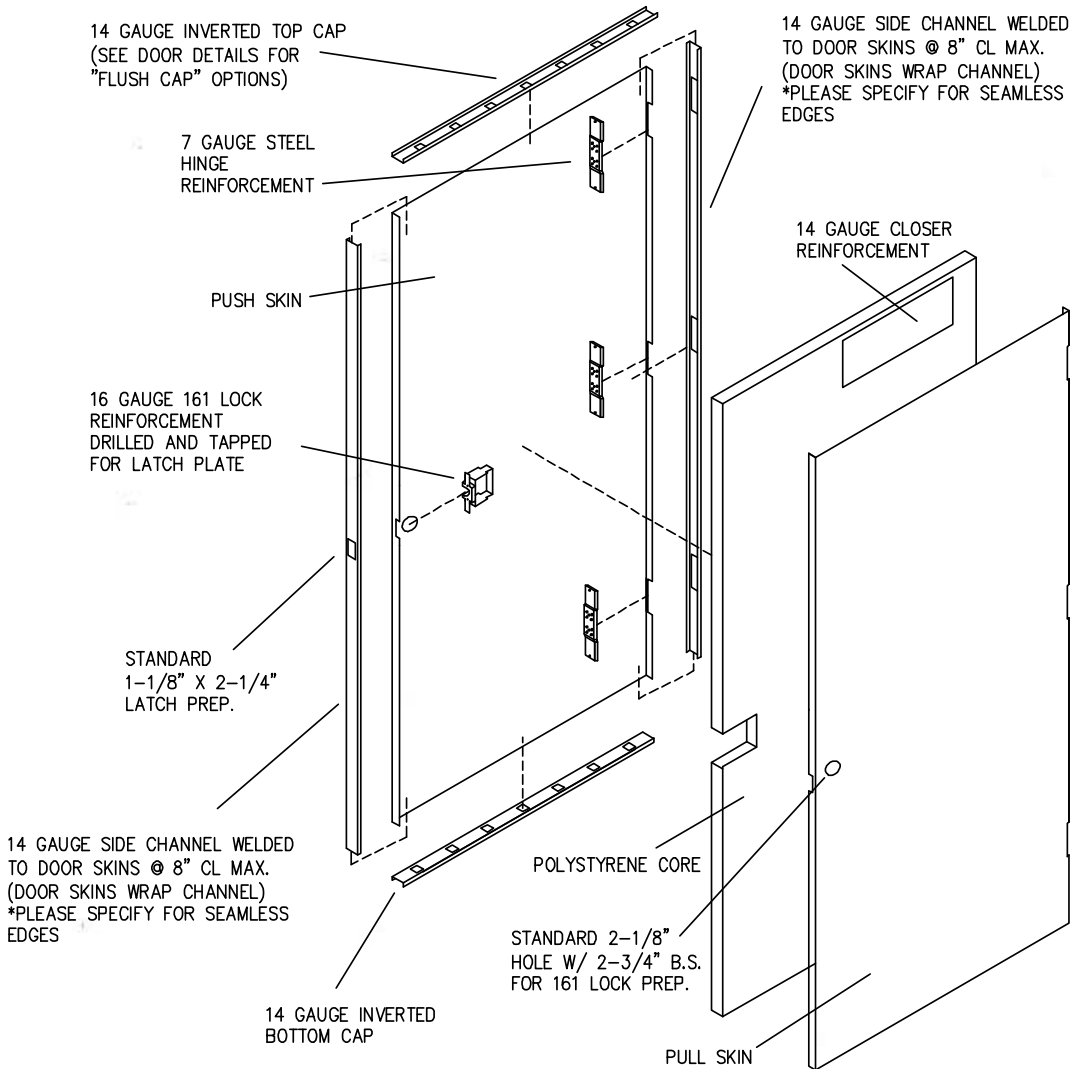

## Butted Edge Polystyrene Core Construction

### NOTES:

- BUTT EDGE FLUSH DOORS AVAILABLE IN 14, 16, AND 18 GAUGE STEEL (CRS OR A60)
- BUTT EDGE EMBOSSED DOORS ARE AVAILABLE IN 18 GAUGE A60 ONLY
- BUTT EDGE DOORS ARE NOT AVAILABLE WITH TEMPERATURE RISE CORES
- BUTT EDGE DOORS ARE HANDED & MUST BE SPECIFIED (LEFT HAND SHOWN)
- UL FIRE RATINGS UP TO 4'0" X 8'0"
- SQUARE EDGE STANDARD/ BEVELED UPON REQUEST
- BAKED ON GREY PRIMER FINISH

### TOP VIEW OF POLYSTYRENE CORE