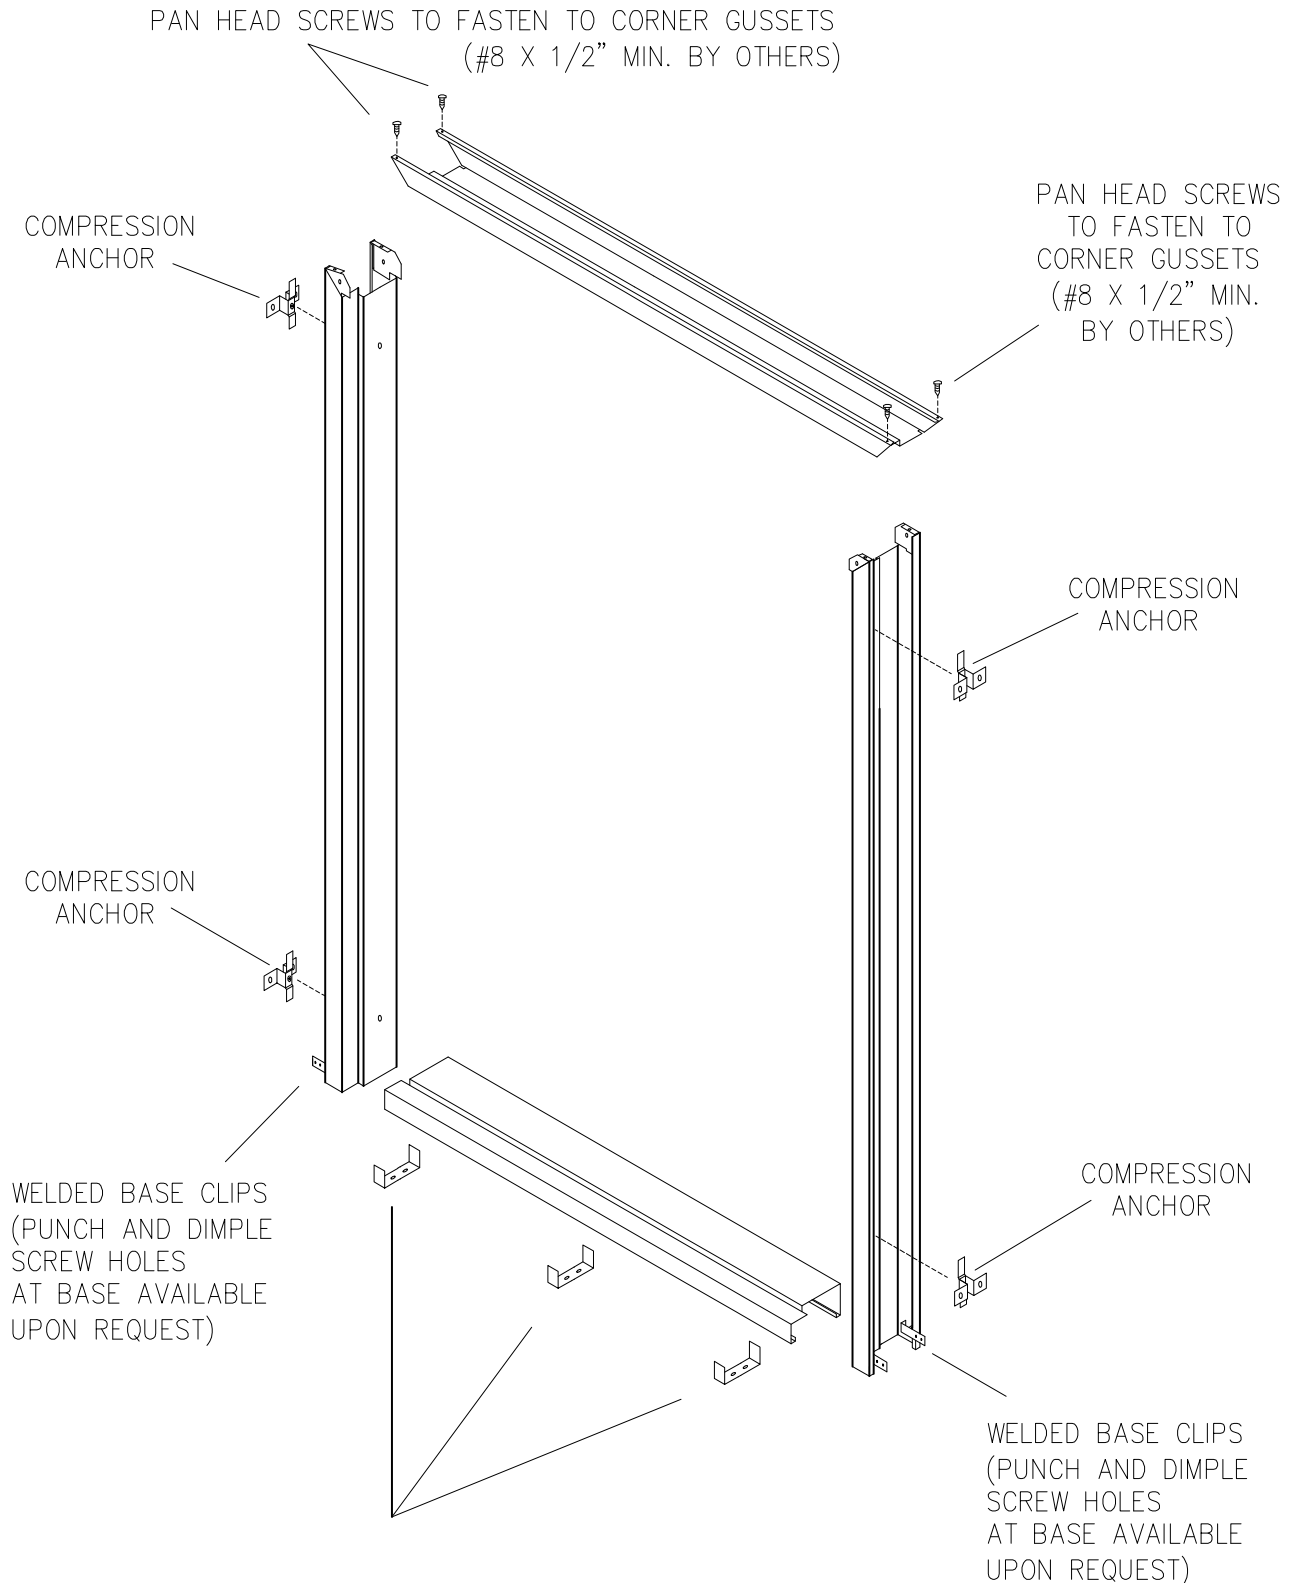

## Borrowed Light - 1 Light Floor Mounted, Single Rabbet

LOOSE SILL ANCHORS INSTALLED 3" IN FROM EACH SIDE (ADD AN ADDITIONAL ANCHOR FOR EVERY 30" INCREMENT OVER 48" WIDE)