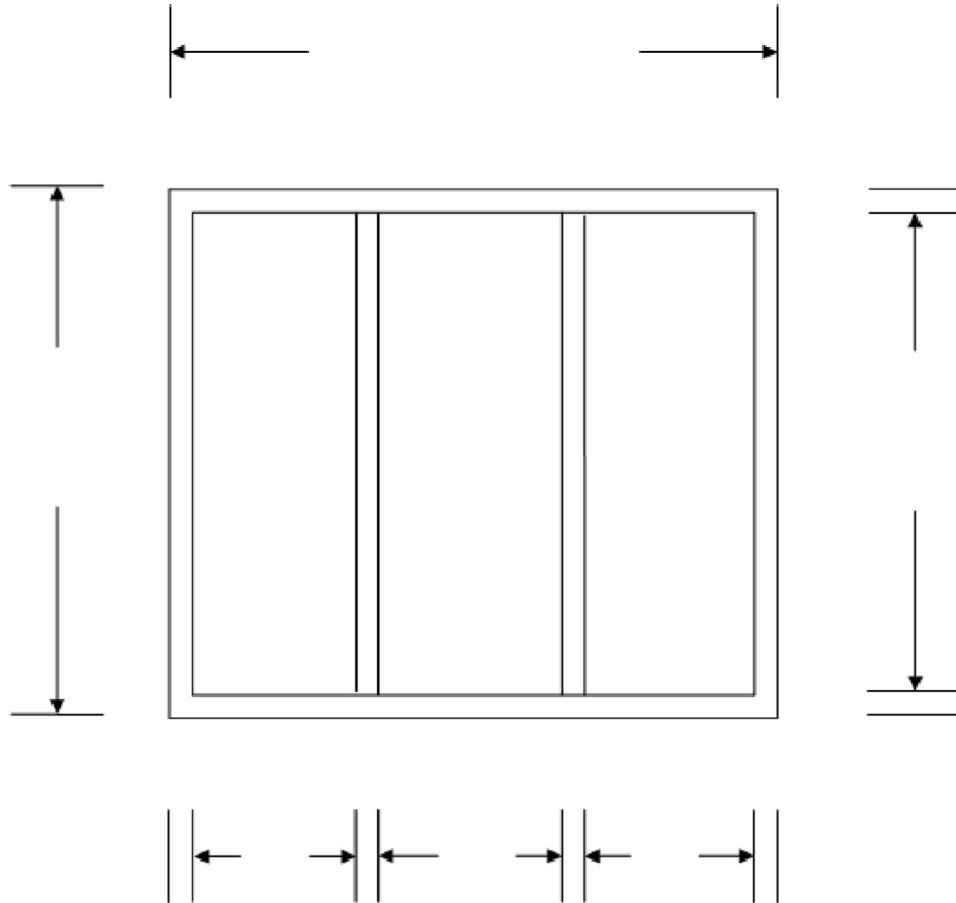

Borrowed Light-3 Light Wall Mounted

Elevation:	Tag#:	
Jamb Depth:	Gauge:	Material: CRS Galv
Construction: KD Welded	Anchors:	Fire Label:
Profile:	Equal Rabbet: Yes No	Glazing Bead: Loose Installed
Notes:		