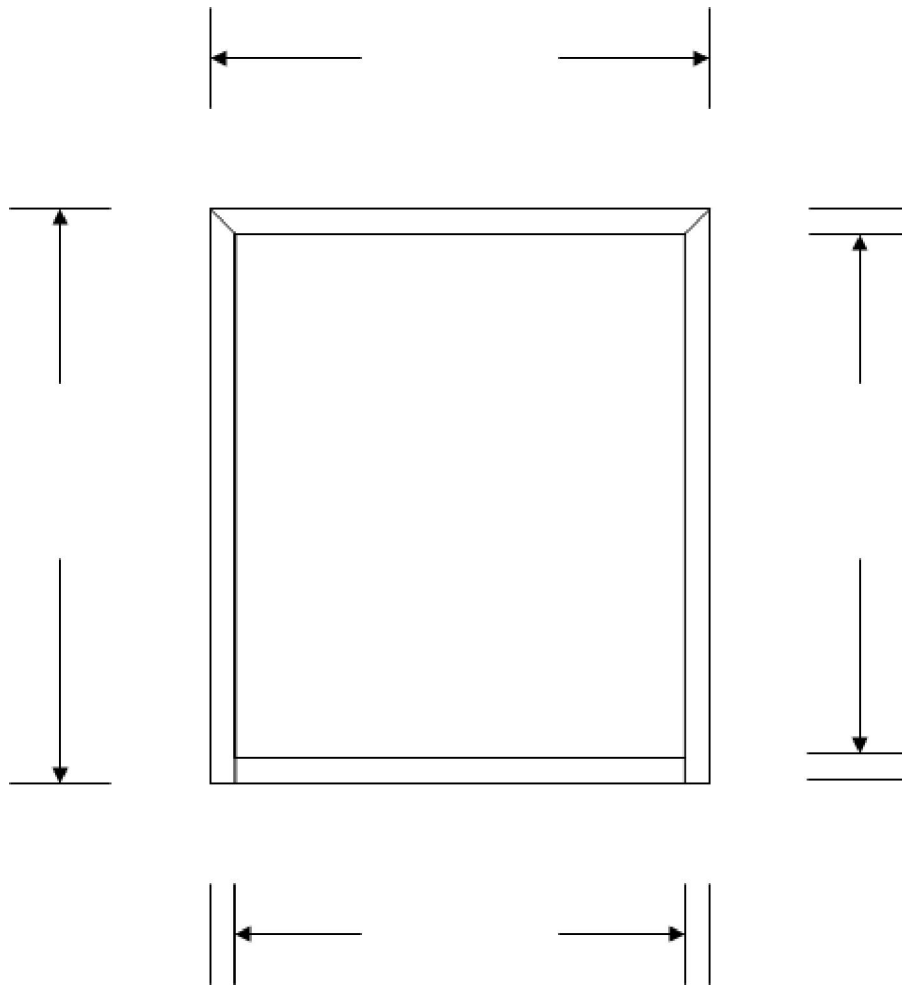

## Borrowed Light-1 Light Floor Mounted

|                         |                      |                    |
|-------------------------|----------------------|--------------------|
| Elevation:              | Tag#:                |                    |
| Jamb Depth:             | Gauge:               | Material: CRS Galv |
| Construction: KD Welded | Anchors:             | Fire Label:        |
| Profile:                | Equal Rabbet: Yes No | Glazing Bead:      |
| Notes:                  |                      | Loose Installed    |